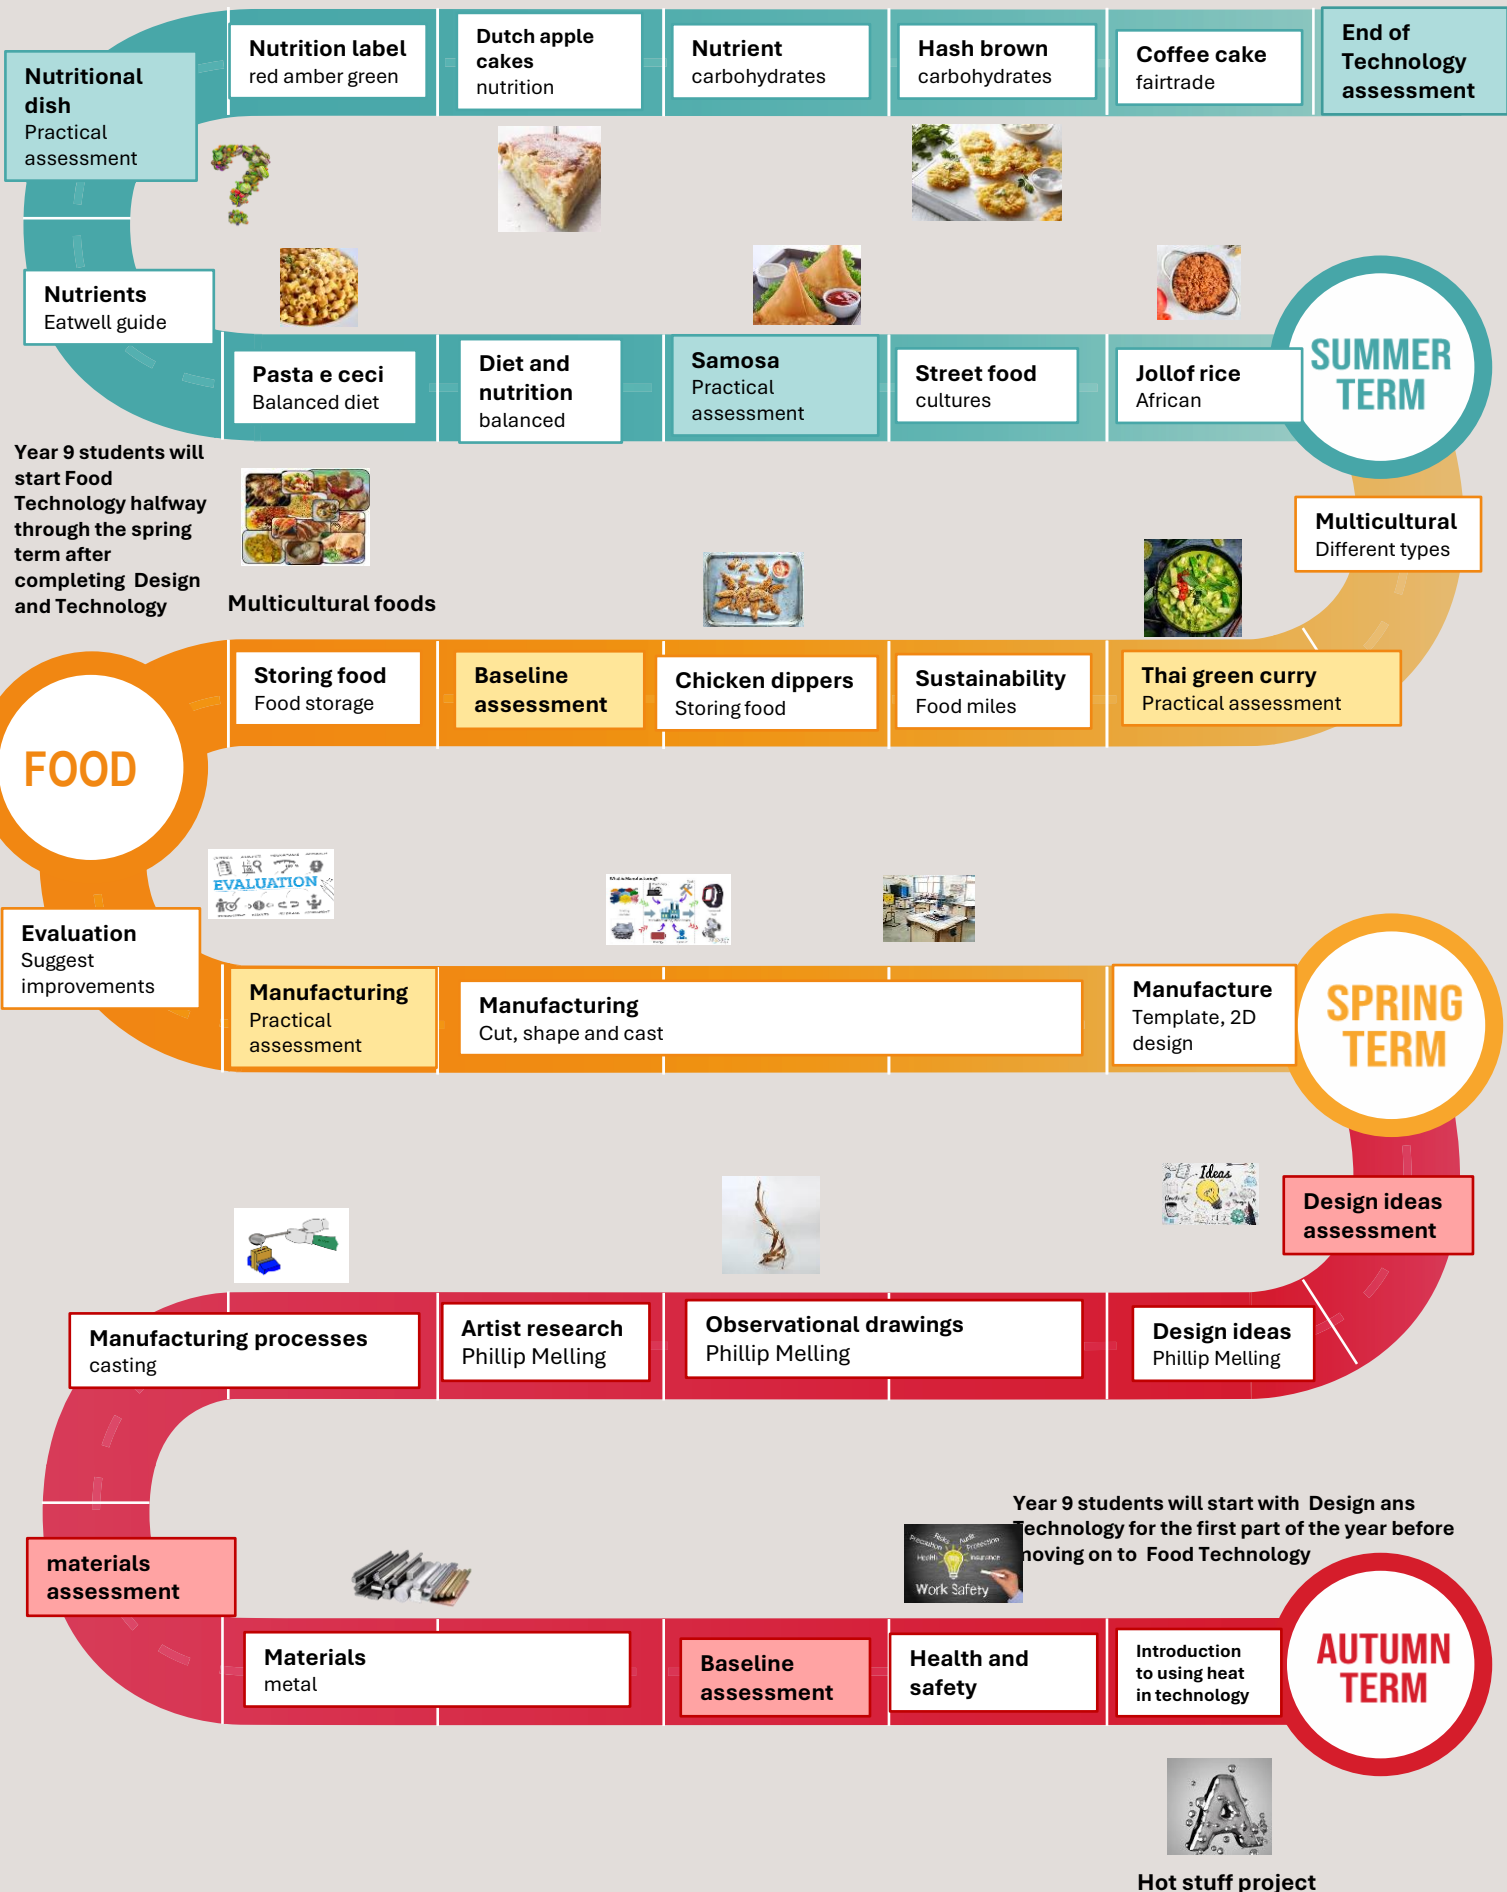

SMITH'S WOOD LEARNING JOURNEY

Year 9 Technology

SMITH'S WOOD LEARNING JOURNEY

Year 9 Technology

Year 9 students will start Design and Technology halfway through the spring term after completing Food Technology

Year 9 students will start with Food Technology for the first part of the year before moving on to Design and Technology