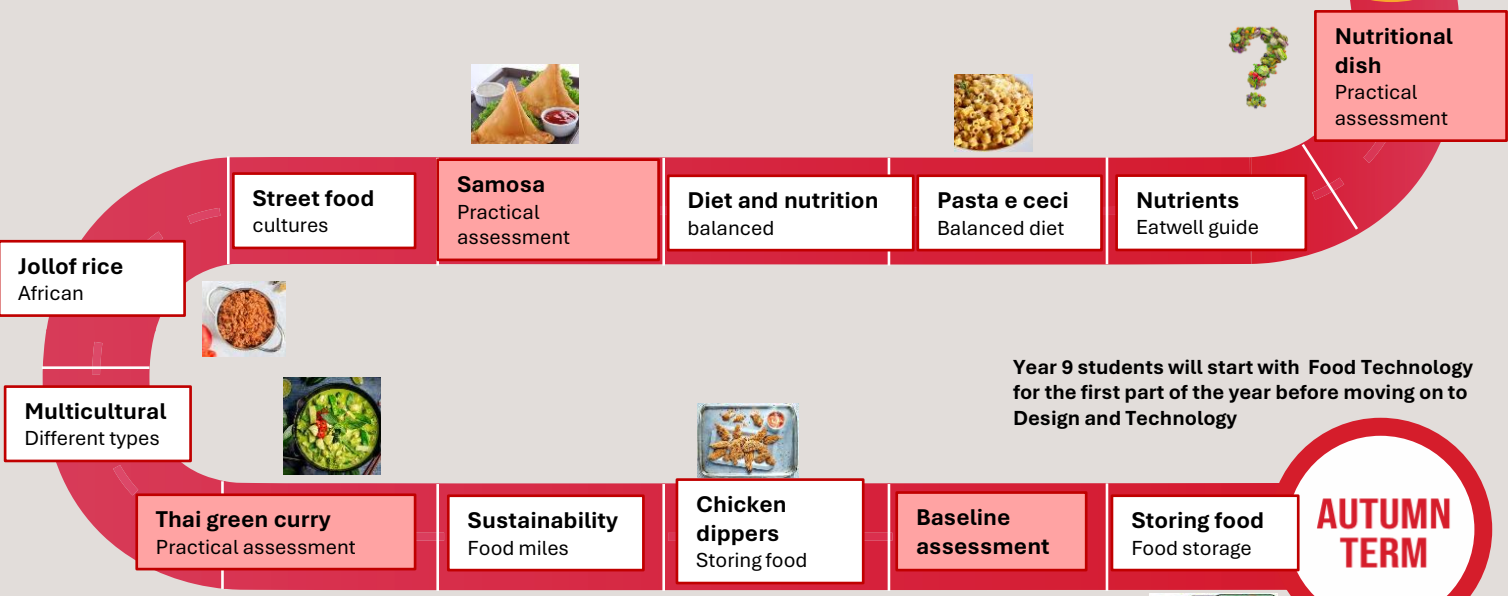

SMITH'S WOOD LEARNING JOURNEY

Year 9 Technology

SMITH'S WOOD LEARNING JOURNEY

Year 9 Technology

Year 9 students will start Design and Technology halfway through the spring term after completing Food Technology

Year 9 students will start with Food Technology for the first part of the year before moving on to Design and Technology